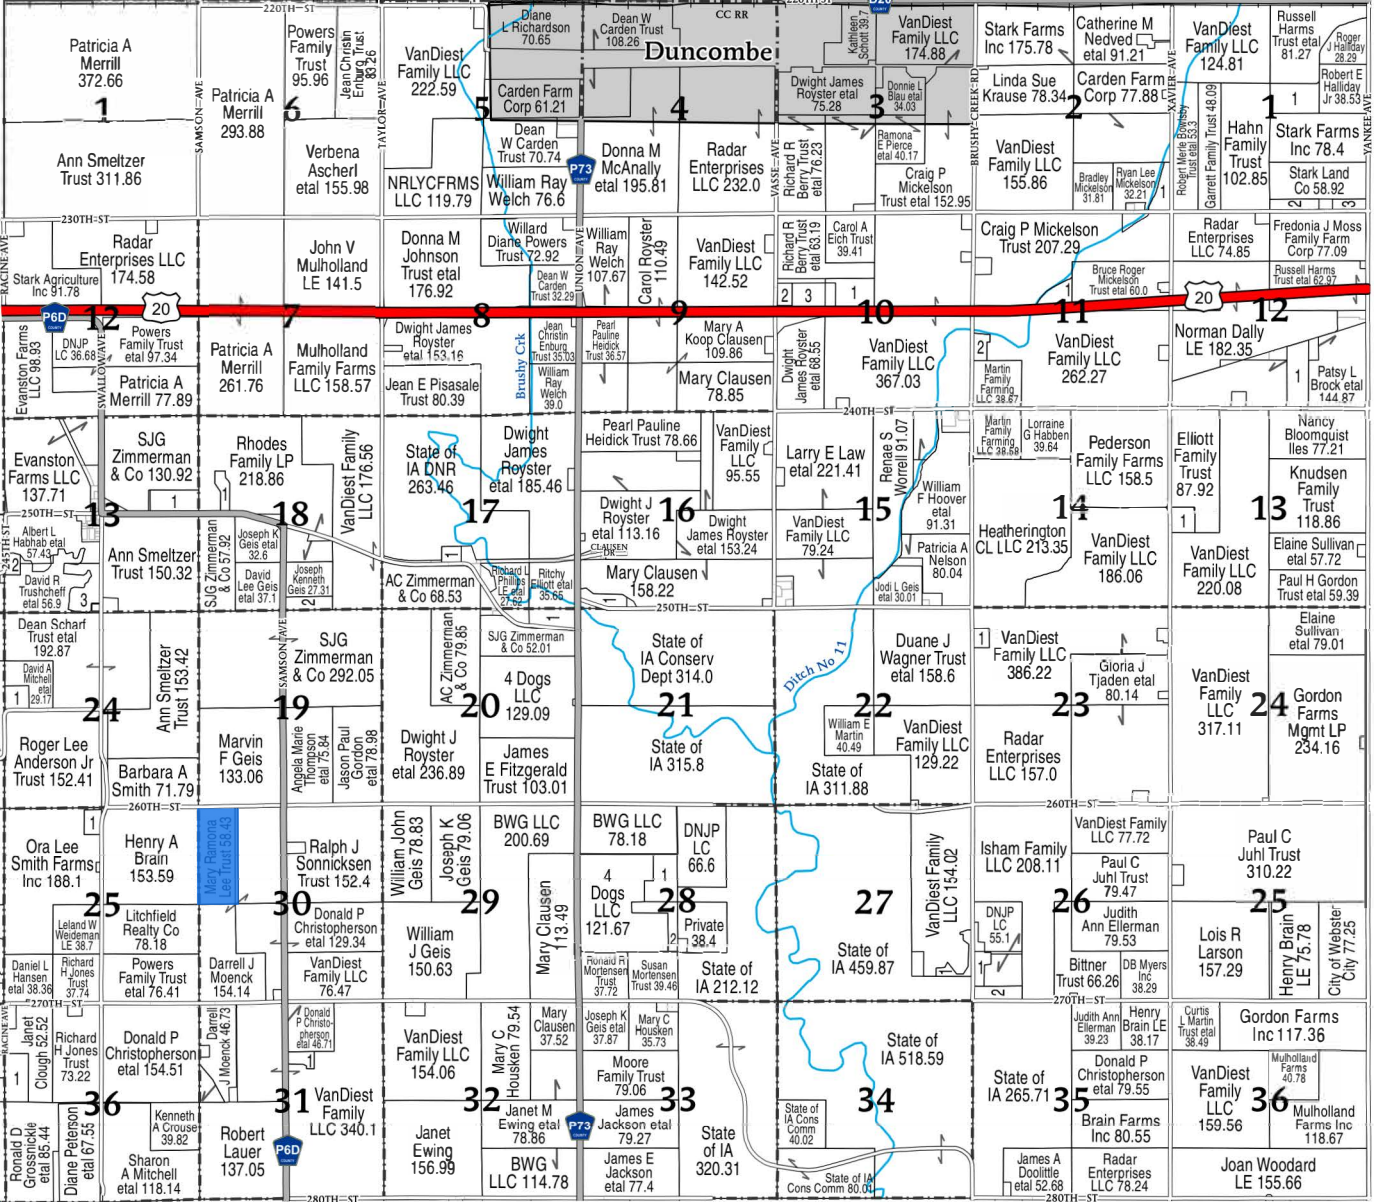

R28W

R27W

COLFAX TWP

HAMILTON CO

T-88-N

WASHINGTON PLAT

(Landowners)  
HAMILTON CO

R-27-28-W

PLEASANT VALLEY TWP

OTHO TWP

QUAIL AVE

RACINE AVE

SAMSON AVE

TAYLOR AVE

UNION AVE

VASSE AVE

WASHINGTON AVE

XAVIER AVE

YANKEE AVE

WEBSTER TWP